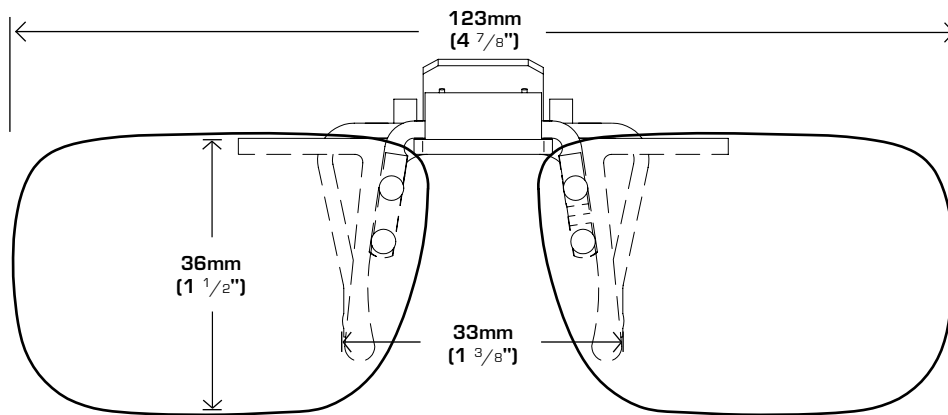

ISOLATE YOUR EYES
COCOONS[®]

Use the shape illustration below to determine if the REC 54 Cocoons Flip-Up clip will accurately fit your prescription glasses. To use the fitting guide, print out this form at 100% actual size and then place your prescription glasses face down on the outline of the shape to determine if the shape accurately matches your eyewear.

REC 54